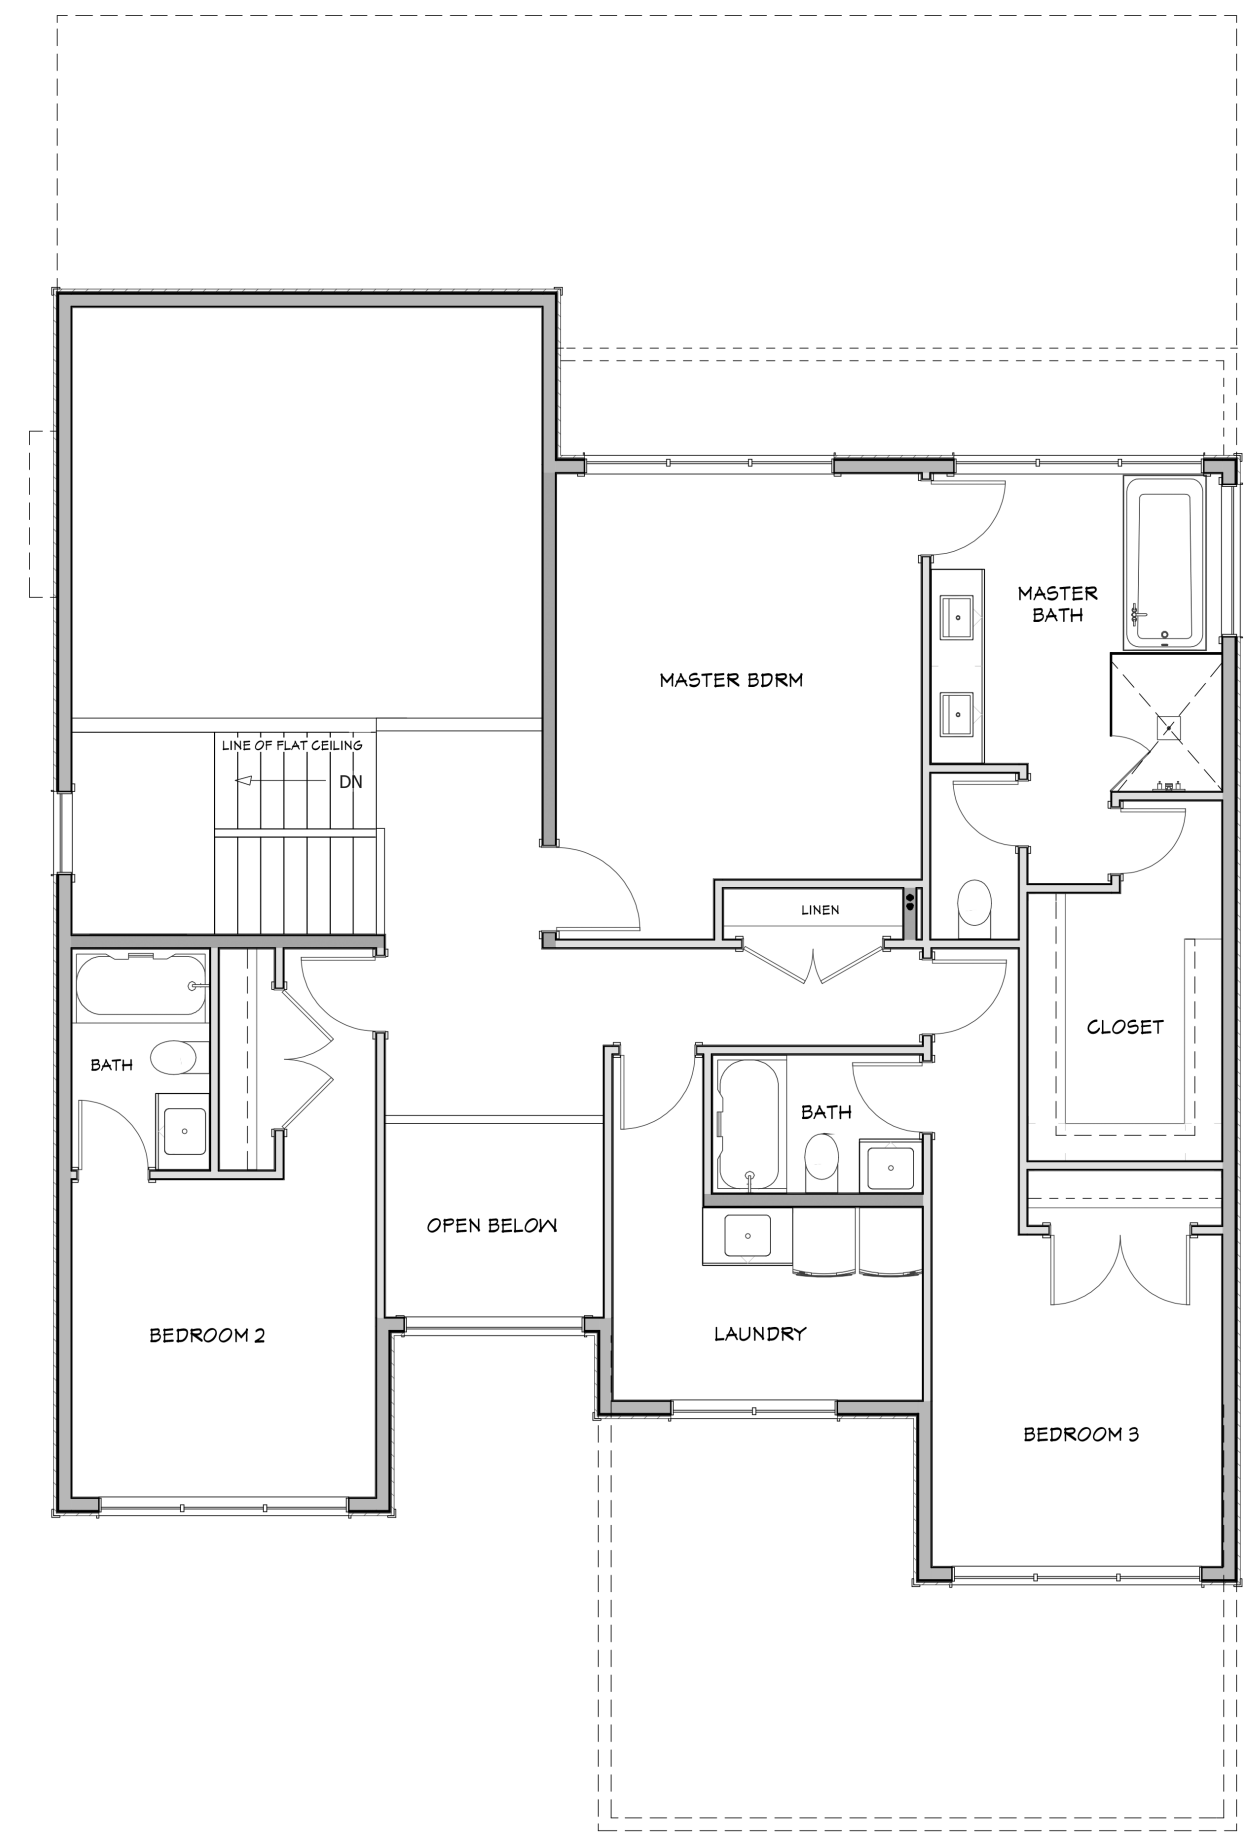

MAIN FLOOR
LIVING AREA: 1248 SQ. FT.

UPPER FLOOR
LIVING AREA: 1241 SQ. FT.