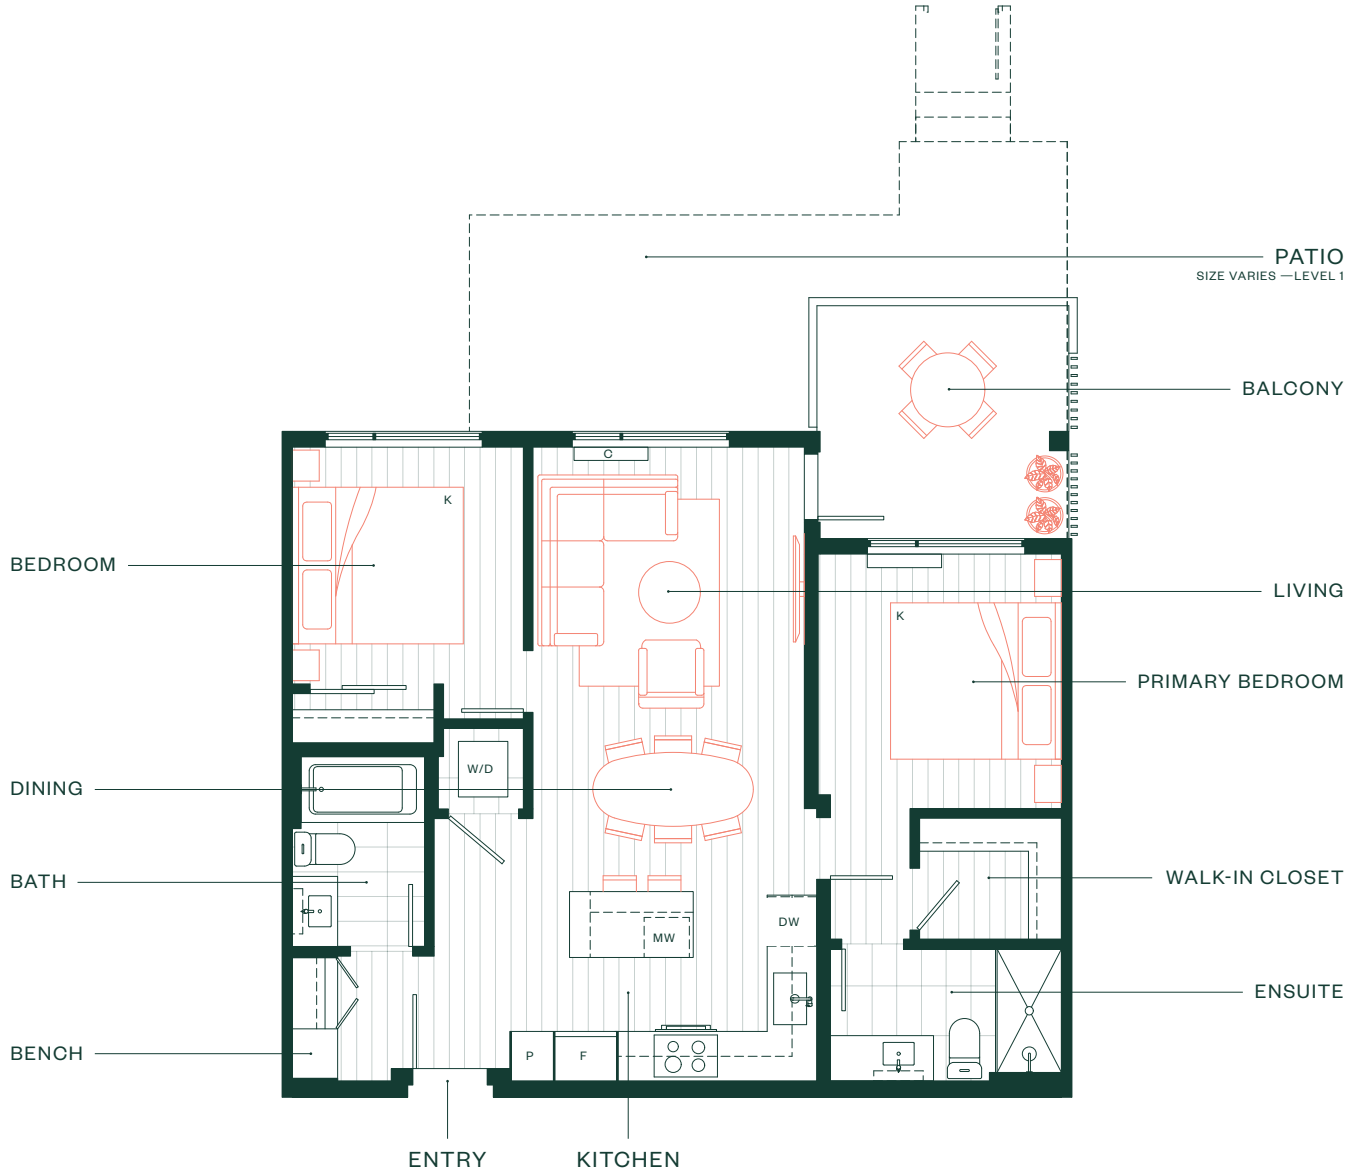

Home Type B4

2 Bedroom + 2 Bath

Interior SF: 802-804

Balcony / Patio SF: 430-706

LEVEL 1-2

LEVEL 2-3

LEVEL 3-5

LEVEL 6