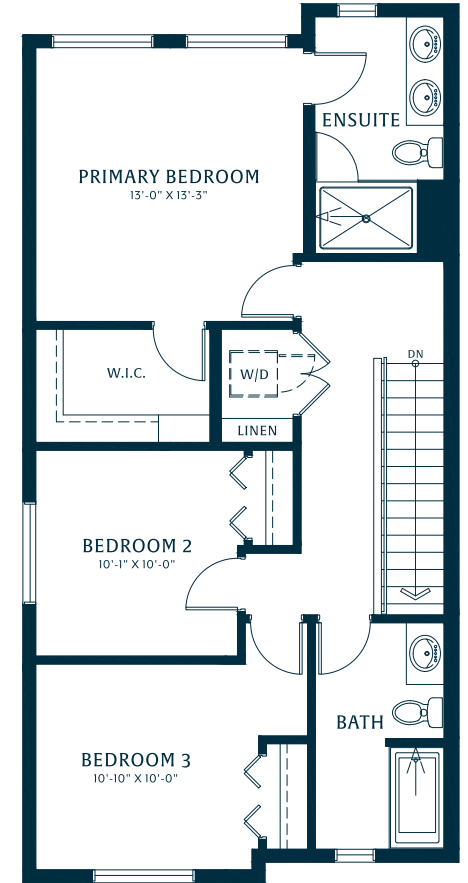

DUPLEX F

BRIGHTON WEST
WILLOUGHBY

FOX RIDGE
HOMES
A QUALICO Company

**HELPING BUILD
BETTER CITIES™**

DUPLEX F

4 BEDROOMS, 3.5 BATHROOMS 2,530 SF (APPROX)

FEATURES MAY VARY FROM HOME TO HOME DEPENDING ON FLOOR PLANS AND LOCATION. BUILDER RESERVES THE RIGHT TO MODIFY PLANS, SPECIFICATIONS, FEATURES AND PRICES. ACTUAL FLOOR PLANS AND SQUARE FOOTAGE MAY VARY SLIGHTLY. ALL SIZES AND DIMENSIONS ARE APPROXIMATE, SOME MINOR CHANGES MAY OCCUR. RENDERING IS ARTISTIC REPRESENTATION ONLY. E.&O.E.