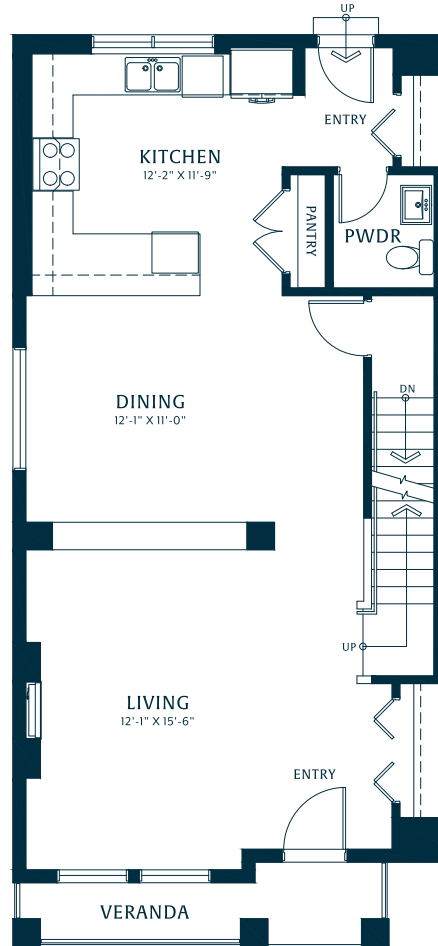

DUPLEX F

BRIGHTON WEST
WILLOUGHBY

FOX RIDGE
HOMES
A QUALICO Company

**HELPING BUILD
BETTER CITIES™**

DUPLEX F

4 BEDROOMS, 3.5 BATHROOMS 2,530 SF (APPROX)

FEATURES MAY VARY FROM HOME TO HOME DEPENDING ON FLOOR PLANS AND LOCATION. BUILDER RESERVES THE RIGHT TO MODIFY PLANS, SPECIFICATIONS, FEATURES AND PRICES. ACTUAL FLOOR PLANS AND SQUARE FOOTAGE MAY VARY SLIGHTLY. ALL SIZES AND DIMENSIONS ARE APPROXIMATE, SOME MINOR CHANGES MAY OCCUR. RENDERING IS ARTISTIC REPRESENTATION ONLY. E.&O.E.