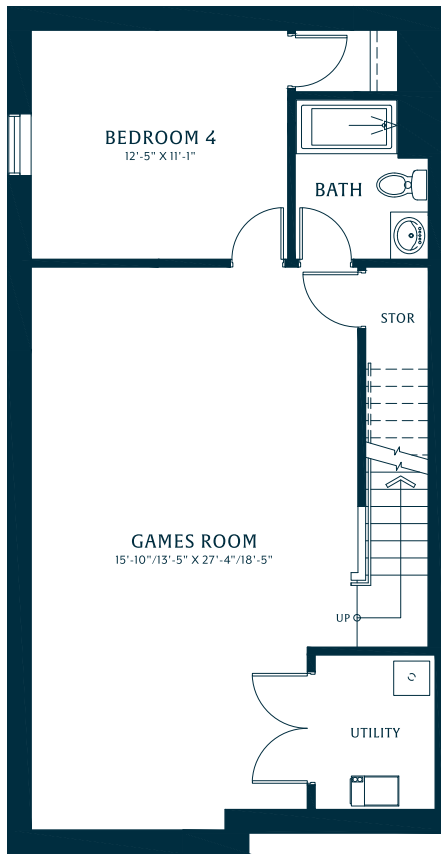

DUPLEX F

BRIGHTON WEST
WILLOUGHBY

FOX RIDGE
HOMES
A QUALICO Company

**HELPING BUILD
BETTER CITIES™**

DUPLEX F

4 BEDROOMS, 3.5 BATHROOMS 2,530 SF (APPROX)

FEATURES MAY VARY FROM HOME TO HOME DEPENDING ON FLOOR PLANS AND LOCATION. BUILDER RESERVES THE RIGHT TO MODIFY PLANS, SPECIFICATIONS, FEATURES AND PRICES. ACTUAL FLOOR PLANS AND SQUARE FOOTAGE MAY VARY SLIGHTLY. ALL SIZES AND DIMENSIONS ARE APPROXIMATE, SOME MINOR CHANGES MAY OCCUR. RENDERING IS ARTISTIC REPRESENTATION ONLY. E.&O.E.