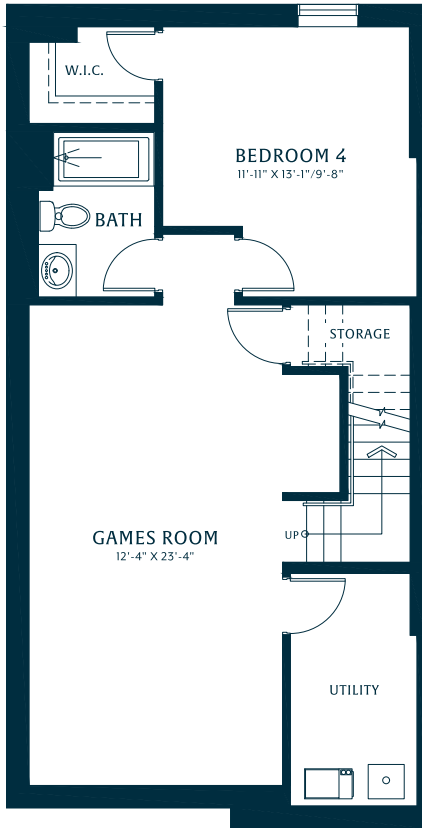

ROWHOME G MODIFIED

BRIGHTON WEST  
WILLOUGHBY

FOX RIDGE  
HOMES  
A QUALICO Company

HELPING BUILD  
BETTER CITIES™

4 BEDROOMS, 3.5 BATHROOMS  
2,341 SF (APPROX)

LOWER  
802 SF

MAIN  
802 SF

UPPER  
737 SF

FEATURES MAY VARY FROM HOME TO HOME DEPENDING ON FLOOR PLANS AND LOCATION. BUILDER RESERVES THE RIGHT TO MODIFY PLANS, SPECIFICATIONS, FEATURES AND PRICES. ACTUAL FLOOR PLANS AND SQUARE FOOTAGE MAY VARY SLIGHTLY. ALL SIZES AND DIMENSIONS ARE APPROXIMATE, SOME MINOR CHANGES MAY OCCUR. RENDERING IS ARTISTIC REPRESENTATION ONLY. E.&O.E.