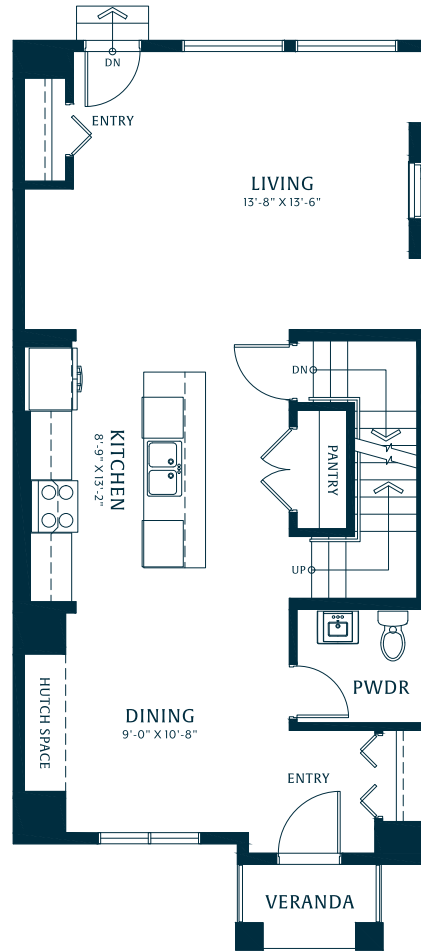

ROWHOME G MODIFIED

BRIGHTON WEST  
WILLOUGHBY

FOX RIDGE  
HOMES  
A QUALICO Company

HELPING BUILD  
BETTER CITIES™

4 BEDROOMS, 3.5 BATHROOMS  
2,341 SF (APPROX)

LOWER  
802 SF

MAIN  
802 SF

UPPER  
737 SF

FEATURES MAY VARY FROM HOME TO HOME DEPENDING ON FLOOR PLANS AND LOCATION. BUILDER RESERVES THE RIGHT TO MODIFY PLANS, SPECIFICATIONS, FEATURES AND PRICES. ACTUAL FLOOR PLANS AND SQUARE FOOTAGE MAY VARY SLIGHTLY. ALL SIZES AND DIMENSIONS ARE APPROXIMATE, SOME MINOR CHANGES MAY OCCUR. RENDERING IS ARTISTIC REPRESENTATION ONLY. E.&O.E.