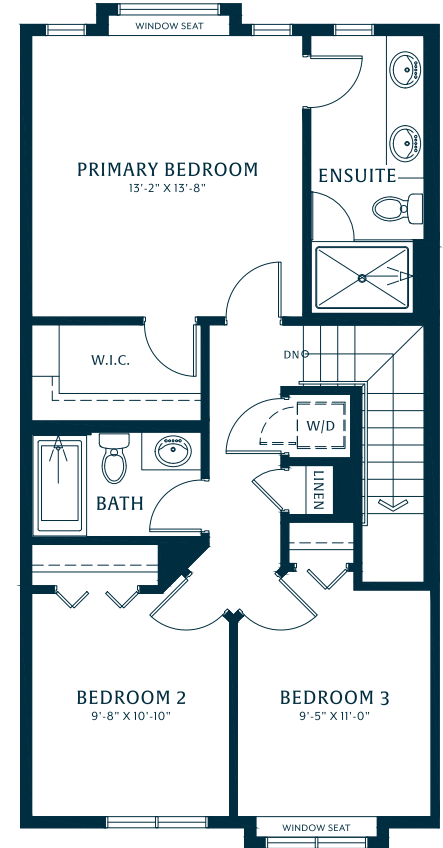

ROWHOME G MODIFIED

BRIGHTON WEST  
WILLOUGHBY

FOX RIDGE  
HOMES  
A QUALICO Company

HELPING BUILD  
BETTER CITIES™

4 BEDROOMS, 3.5 BATHROOMS  
2,341 SF (APPROX)

LOWER  
802 SF

MAIN  
802 SF

UPPER  
737 SF

FEATURES MAY VARY FROM HOME TO HOME DEPENDING ON FLOOR PLANS AND LOCATION. BUILDER RESERVES THE RIGHT TO MODIFY PLANS, SPECIFICATIONS, FEATURES AND PRICES. ACTUAL FLOOR PLANS AND SQUARE FOOTAGE MAY VARY SLIGHTLY. ALL SIZES AND DIMENSIONS ARE APPROXIMATE, SOME MINOR CHANGES MAY OCCUR. RENDERING IS ARTISTIC REPRESENTATION ONLY. E.&O.E.