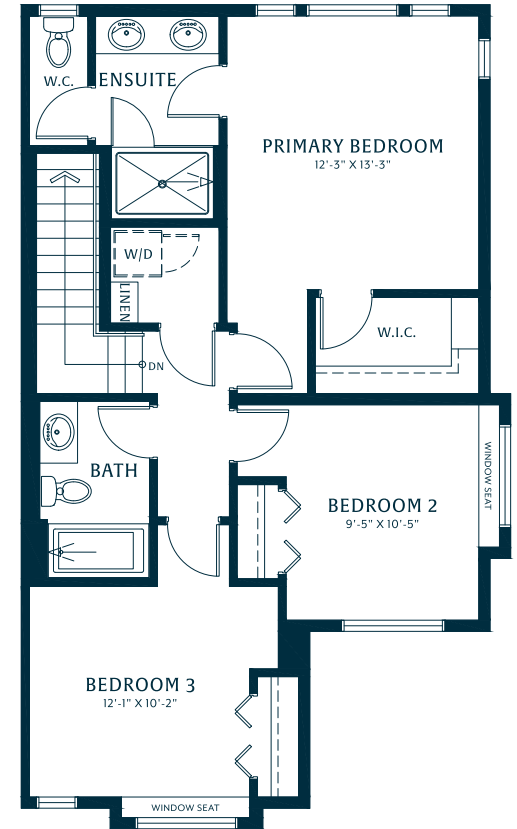

# 4 BEDROOMS, 3.5 BATHROOMS

2,419 SF (APPROX)

LOWER  
828 SF

MAIN  
829 SF

UPPER  
762 SF

FEATURES MAY VARY FROM HOME TO HOME DEPENDING ON FLOOR PLANS AND LOCATION. BUILDER RESERVES THE RIGHT TO MODIFY PLANS, SPECIFICATIONS, FEATURES AND PRICES. ACTUAL FLOOR PLANS AND SQUARE FOOTAGE MAY VARY SLIGHTLY. ALL SIZES AND DIMENSIONS ARE APPROXIMATE, SOME MINOR CHANGES MAY OCCUR. RENDERING IS ARTISTIC REPRESENTATION ONLY. E.&O.E.