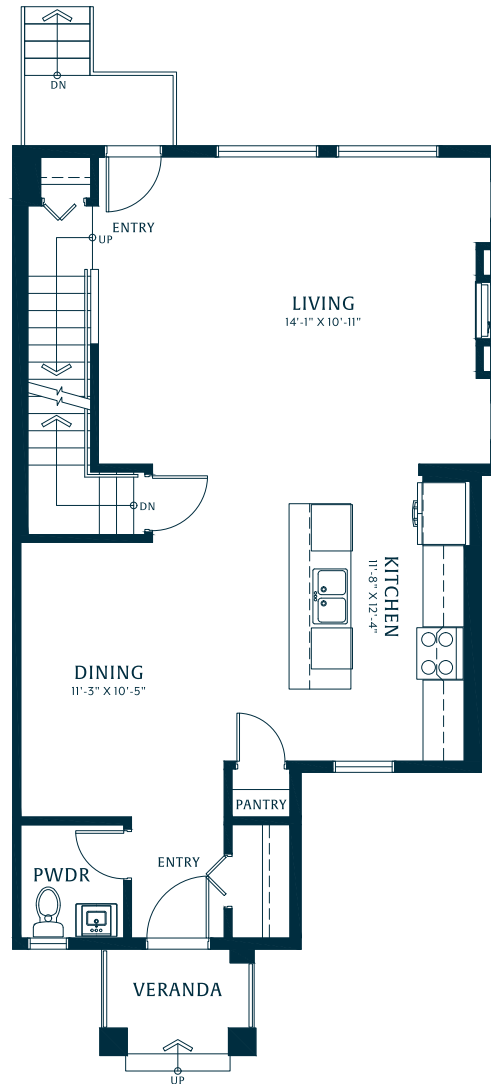

# 4 BEDROOMS, 3.5 BATHROOMS

2,419 SF (APPROX)

LOWER  
828 SF

MAIN  
829 SF

UPPER  
762 SF

FEATURES MAY VARY FROM HOME TO HOME DEPENDING ON FLOOR PLANS AND LOCATION. BUILDER RESERVES THE RIGHT TO MODIFY PLANS, SPECIFICATIONS, FEATURES AND PRICES. ACTUAL FLOOR PLANS AND SQUARE FOOTAGE MAY VARY SLIGHTLY. ALL SIZES AND DIMENSIONS ARE APPROXIMATE, SOME MINOR CHANGES MAY OCCUR. RENDERING IS ARTISTIC REPRESENTATION ONLY. E.&O.E.