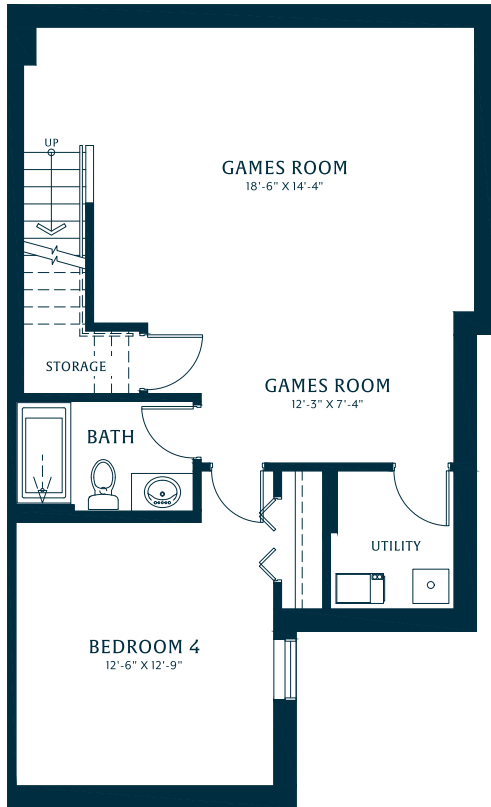

# 4 BEDROOMS, 3.5 BATHROOMS

2,419 SF (APPROX)

LOWER  
828 SF

MAIN  
829 SF

UPPER  
762 SF

FEATURES MAY VARY FROM HOME TO HOME DEPENDING ON FLOOR PLANS AND LOCATION. BUILDER RESERVES THE RIGHT TO MODIFY PLANS, SPECIFICATIONS, FEATURES AND PRICES. ACTUAL FLOOR PLANS AND SQUARE FOOTAGE MAY VARY SLIGHTLY. ALL SIZES AND DIMENSIONS ARE APPROXIMATE, SOME MINOR CHANGES MAY OCCUR. RENDERING IS ARTISTIC REPRESENTATION ONLY. E.&O.E.